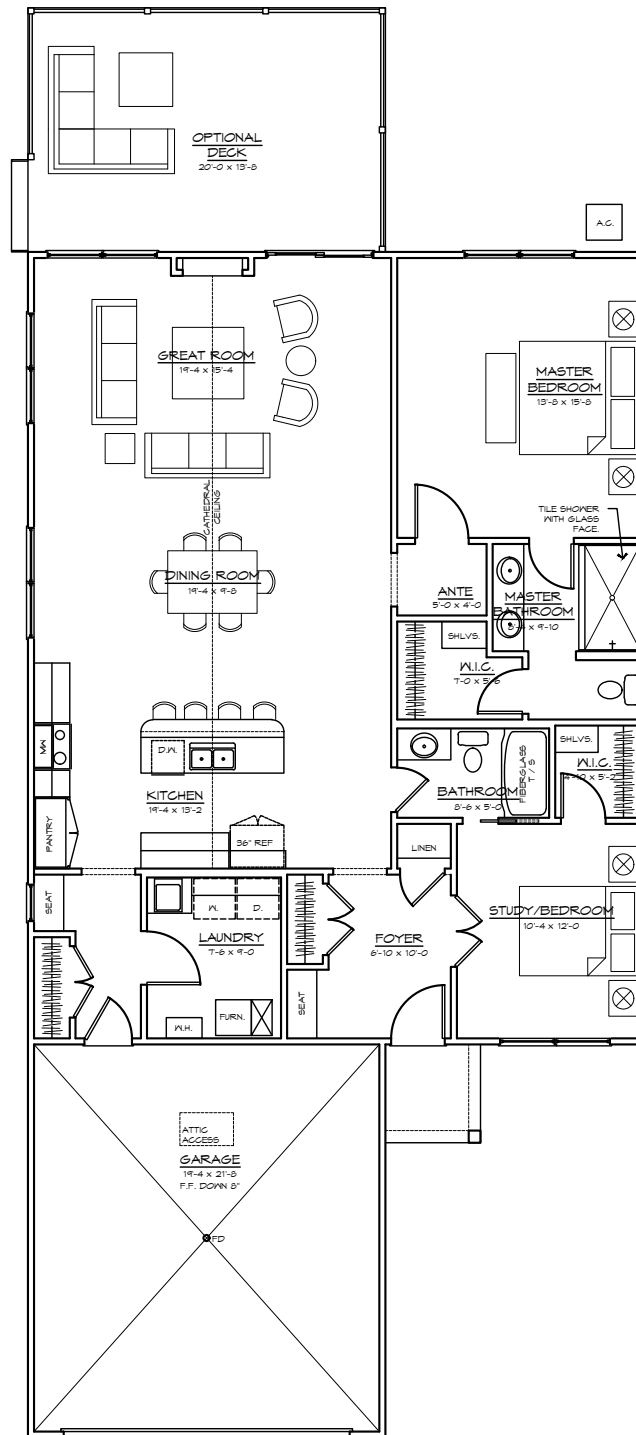

The RANCH Floorplan

Shepherd's Glen - Come Home to Happy

Schedule your tour today!

www.Shepherds-Glen.com | 216.702.3956

Corporate Office

SDK Homes

23425 Commerce Park Suite 102

Beachwood, Ohio 44122