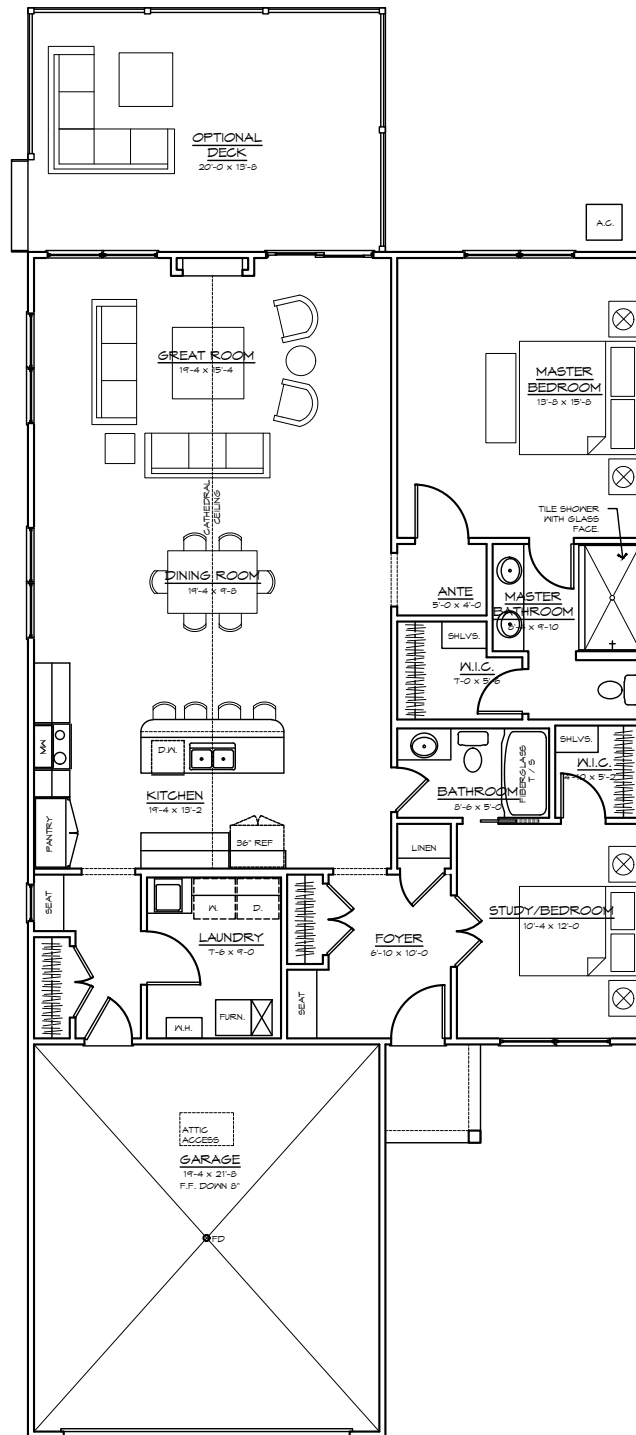

The RANCH Floorplan

Shepherd's Glen - Come Home to Happy
Schedule your tour today!
www.Shepherds-Glen.com | 440.578.9995

Corporate Office
SDK Homes
23425 Commerce Park Suite 102
Beachwood, Ohio 44122